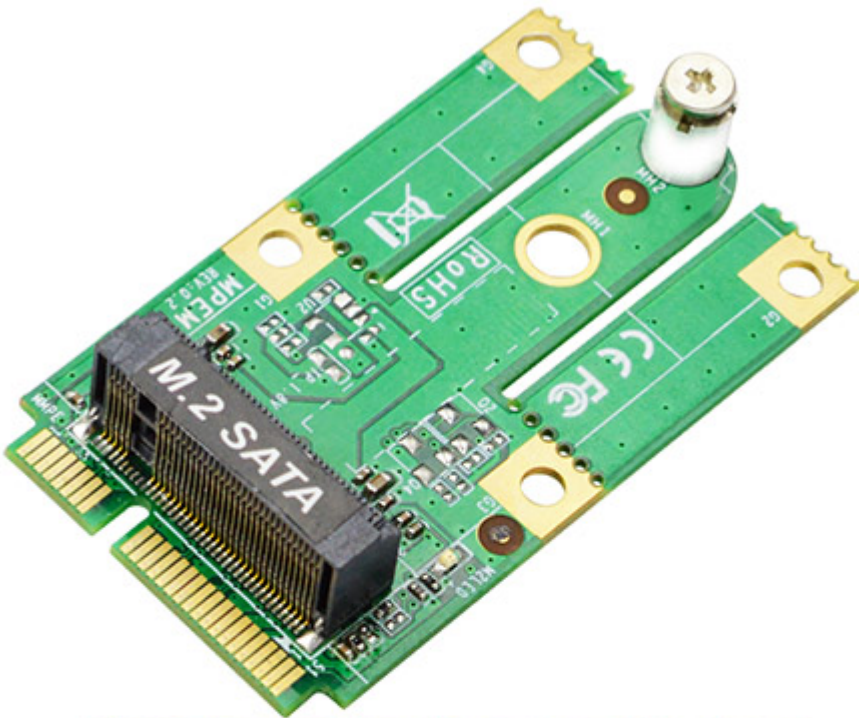

49.95 EUR  
incl. 19% VAT, plus [shipping](#)

- mSATA to M.2 (E-key) transfer card for Storage application
- Support M.2 E-key 2242 card
- SATA Interface
- Dimension: 30.00 x 51.0 mm