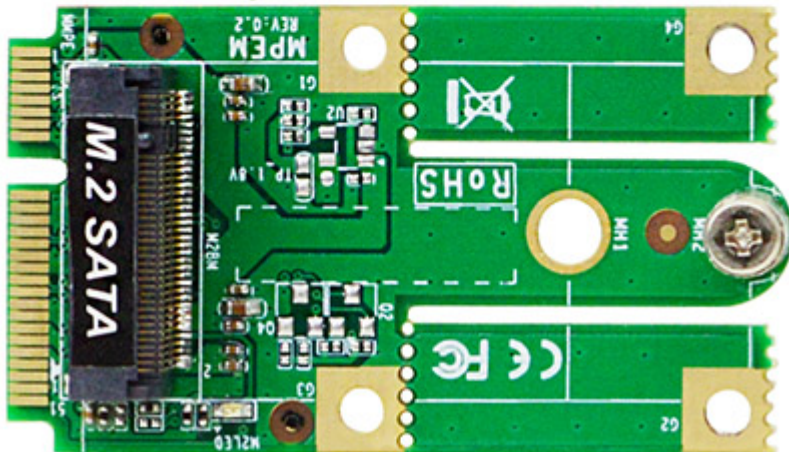

49.95 EUR  
incl. 19% VAT, plus [shipping](#)

- mSATA to M.2 (E-key) transfer card for Storage application
- Support M.2 E-key 2242 card
- SATA Interface
- Dimension: 30.00 x 51.0 mm